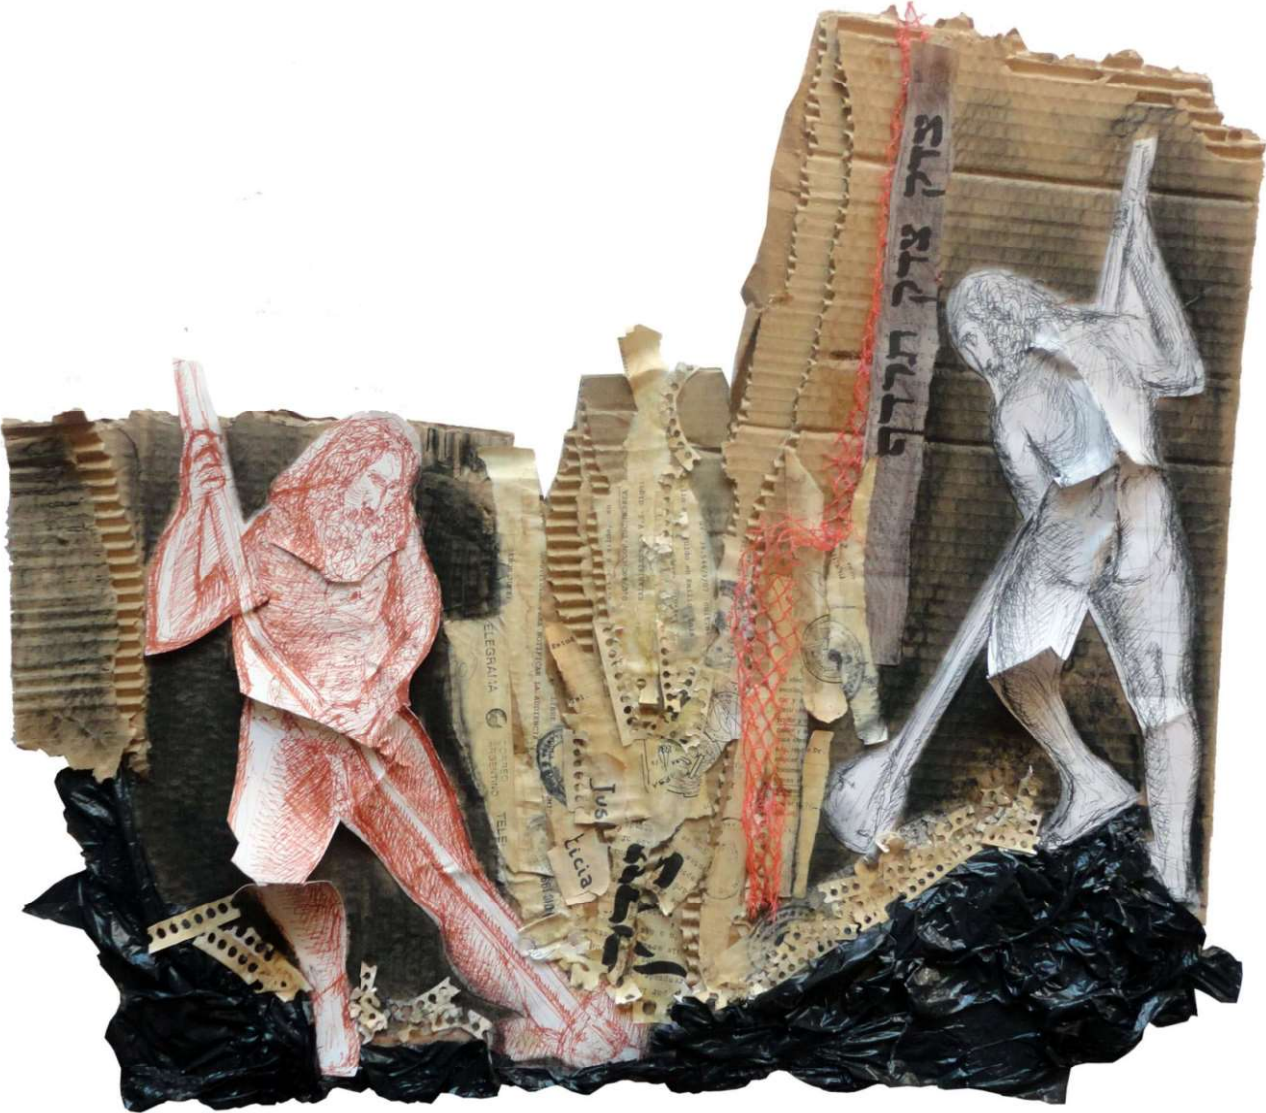

PERSEGUIRAS
ART BY CHARY HILU @CHARYHILU

MVIBE
m a g a z i n e