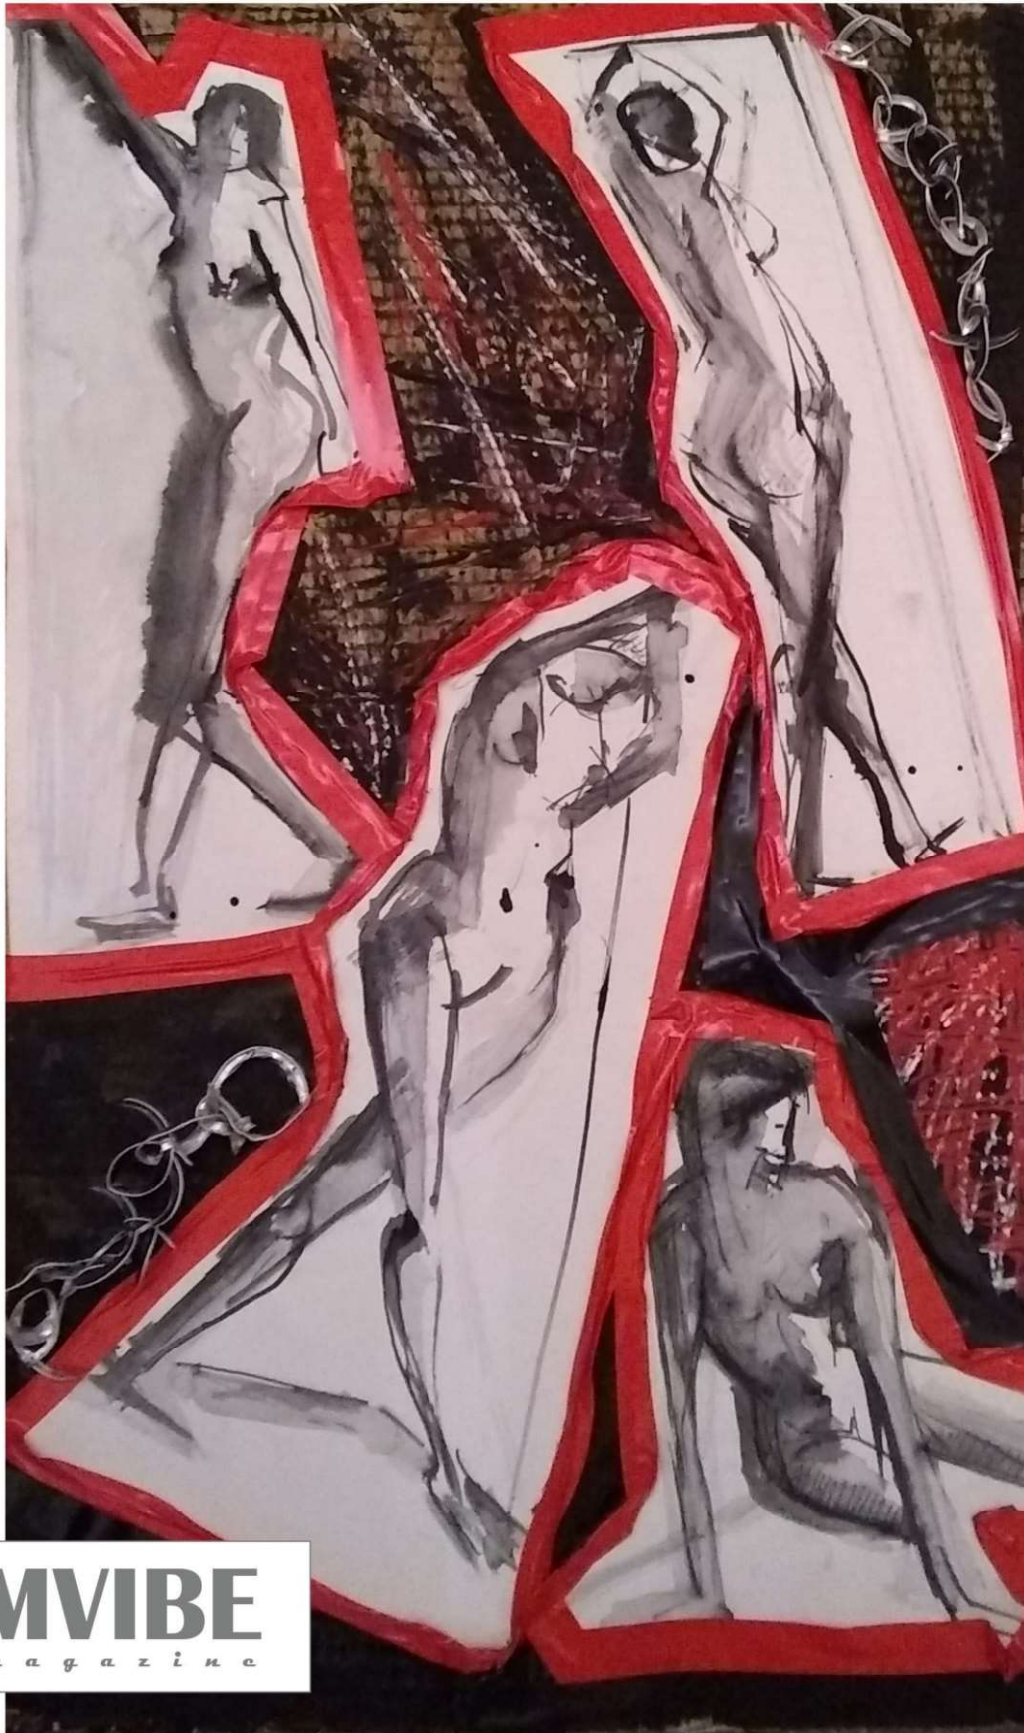

# MVIBE

*magazine*

Oct 2021 | issue 34

ART

**CONCRETE  
SCULPTURES**

ART BY  
MARIO LOPRETE

**TIME TO  
RENEW**

PHOTOGRAPHY  
BY MICHIRO ANDO

**IN  
SUSPENSE**

ART BY  
CHARY HILU

**GRAPHITE**

**MONOCHROME**

ART BY ANNA  
RABOTNIKOVA

**MUJERES  
QUE CUENTAN  
HISTORIAS**

ART BY  
NINA GARCÍA

CONTENT

## SALA DE ESPERA

**MVIBE**  
*m a g a z i n e*

PERSEGUIRAS  
ART BY CHARY HILU @CHARYHILU

**MVIBE**  
*m a g a z i n e*

CONFINADAS LAS ALMAS  
ART BY CHARY HILU @CHARYHILU

**MVIBE**  
*m a g a z i n e*

INTERIOR - EXTERIOR  
ART BY CHARY HILU @CHARYHILU